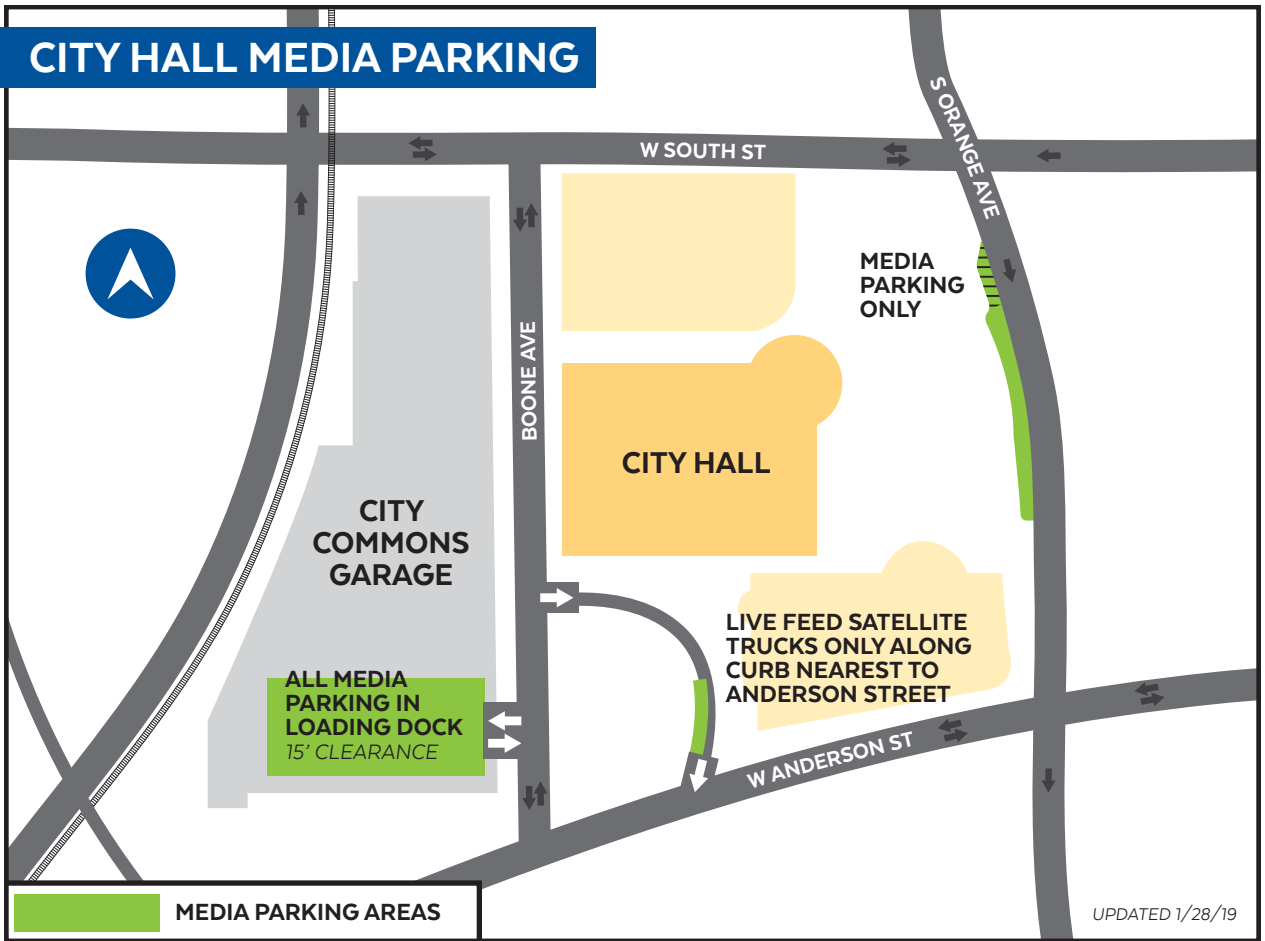

# CITY HALL MEDIA PARKING

Both live trucks and other media vehicles may use the designated parking in front of Orlando City Hall on Orange Avenue if available. Additional media parking (See map) is located on the Parking Garage Loading Dock off Boone Avenue. All the spaces are clearly marked and designated as media parking. The loading dock hours are 7 a.m. – 4 p.m. If it is after hours and access is needed for loading dock parking, please contact City Hall Security at 407.246.2311.

Parking for media vehicles being used to transmit a live signal only is available along the curb in the semi-circle behind City Hall (See map). This area is clearly marked and designated as media parking.

Media vehicles may also park in any of the metered spots that are available in front of Orlando City Hall on Orange Avenue and in the City Hall Parking Garage off Boone Avenue (See map). Standard rates and time limits will apply to both metered and garage parking.