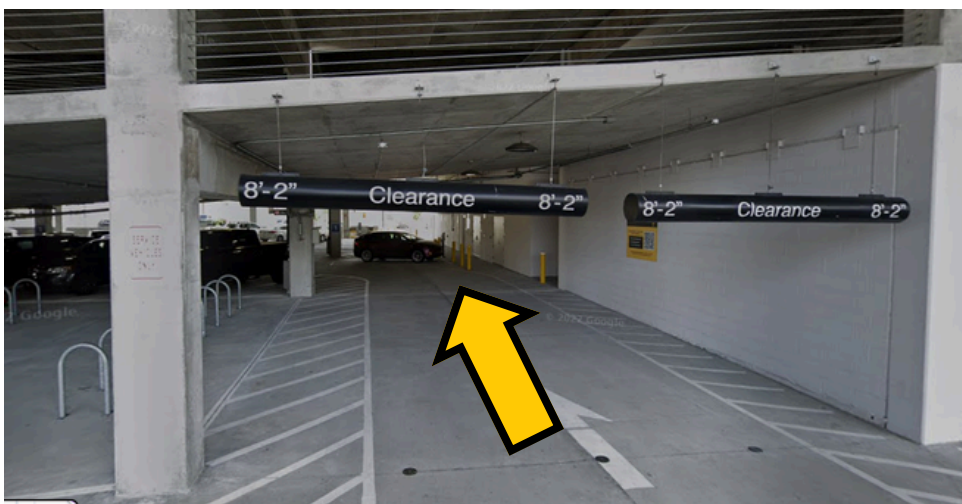

Guest Parking Directions

Parramore Garage

323 N Parramore Ave, Orlando, FL 32801

1. From W. Colonial Dr, turn left onto N. Parramore Ave
2. Continue straight
3. Use the parking garage entrance found on your left side, shortly after passing W. Livingston St.
4. Stay to your right (*do not go up the ramp*).
5. Take a left and park anywhere on the first floor. **If** the first floor is full, you may park anywhere on the fourth floor.

Stay to your right
(do not go up the
ramp).

Take a left

Park anywhere
on the first floor.

Additional parking is available on the 4th floor of the garage or any spot marked for "UCF Student Commuter" permits.