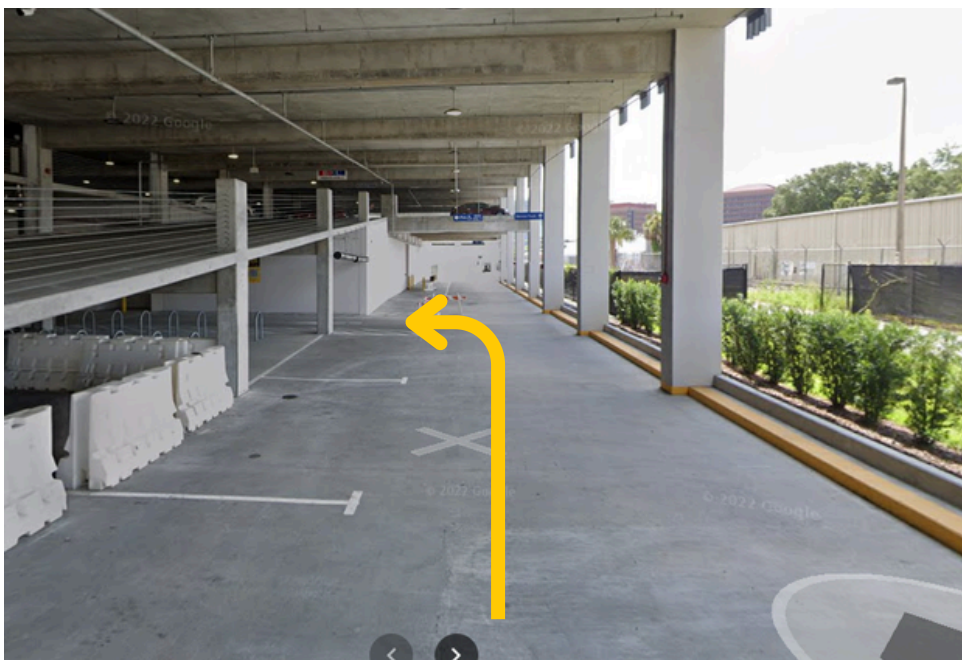

Guest Parking Directions

Parramore Garage

323 N Parramore Ave, Orlando, FL 32801

1. From W. Colonial Dr, turn left onto N. Parramore Ave
2. Continue straight
3. Use the parking garage entrance found on your left side, shortly after passing W. Livingston St.
4. Stay to your right (*do not go up the ramp*).
5. Take a left and park anywhere on the first floor. **If** the first floor is full, you may park anywhere on the fourth floor.

Stay to your right
(do not go up the
ramp).

Take a left

Park anywhere
on the first floor.

Additional parking is available on the 4th floor of the garage or any spot marked for "UCF Student Commuter" permits.