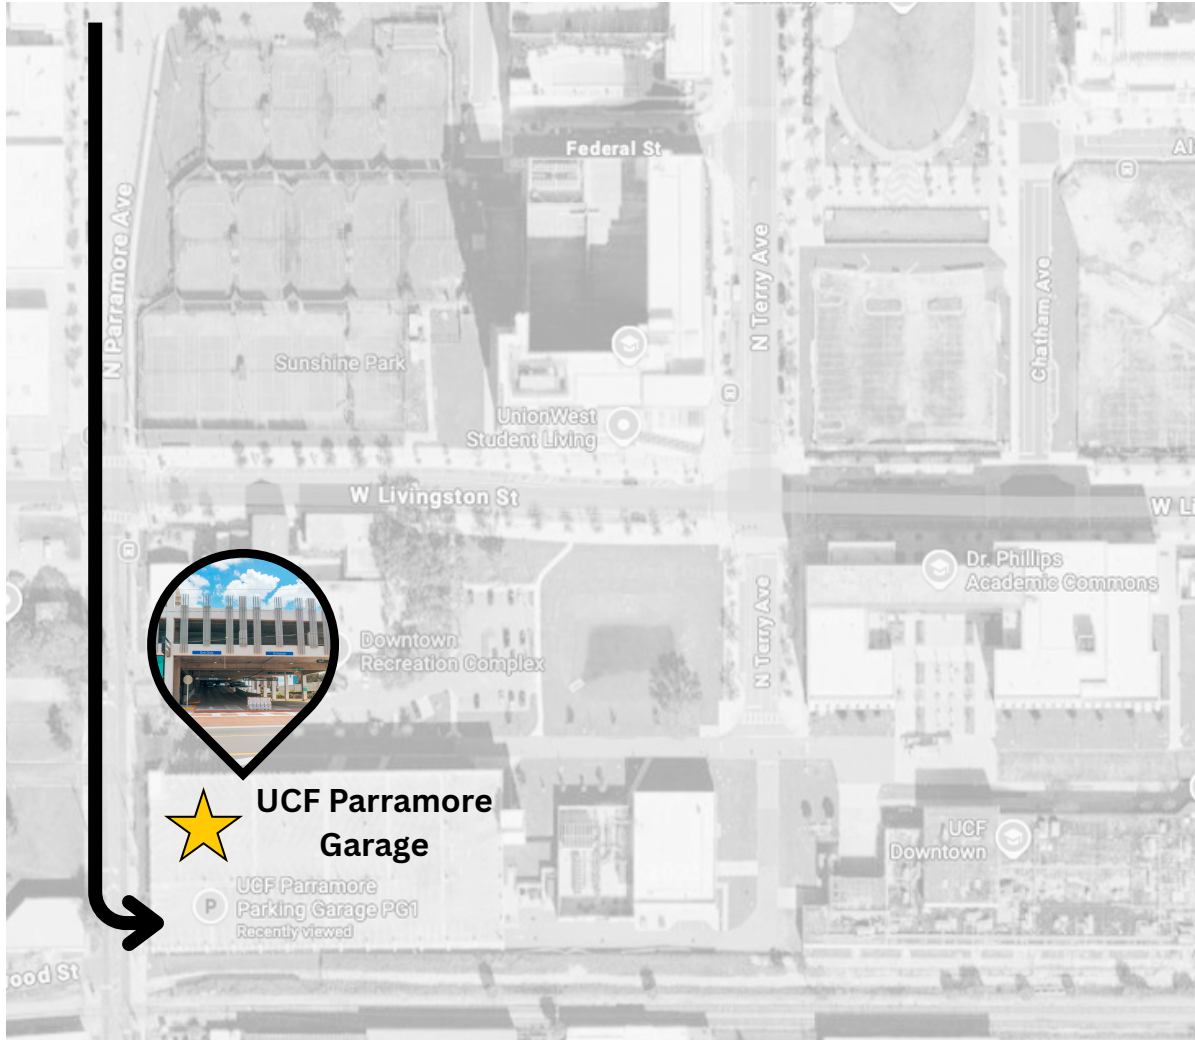

Guest Parking Directions

Parramore Garage

323 N Parramore Ave, Orlando, FL 32801

1. From W. Colonial Dr, turn left onto N. Parramore Ave
2. Continue straight
3. Use the parking garage entrance found on your left side, shortly after passing W. Livingston St.
4. Stay to your right (*do not go up the ramp*).
5. Take a left and park anywhere on the first floor. **If** the first floor is full, you may park anywhere on the fourth floor.

Stay to your right
(do not go up the
ramp).

Take a left

Park anywhere
on the first floor.

Additional parking is available on the 4th floor of the garage or any spot marked for "UCF Student Commuter" permits.