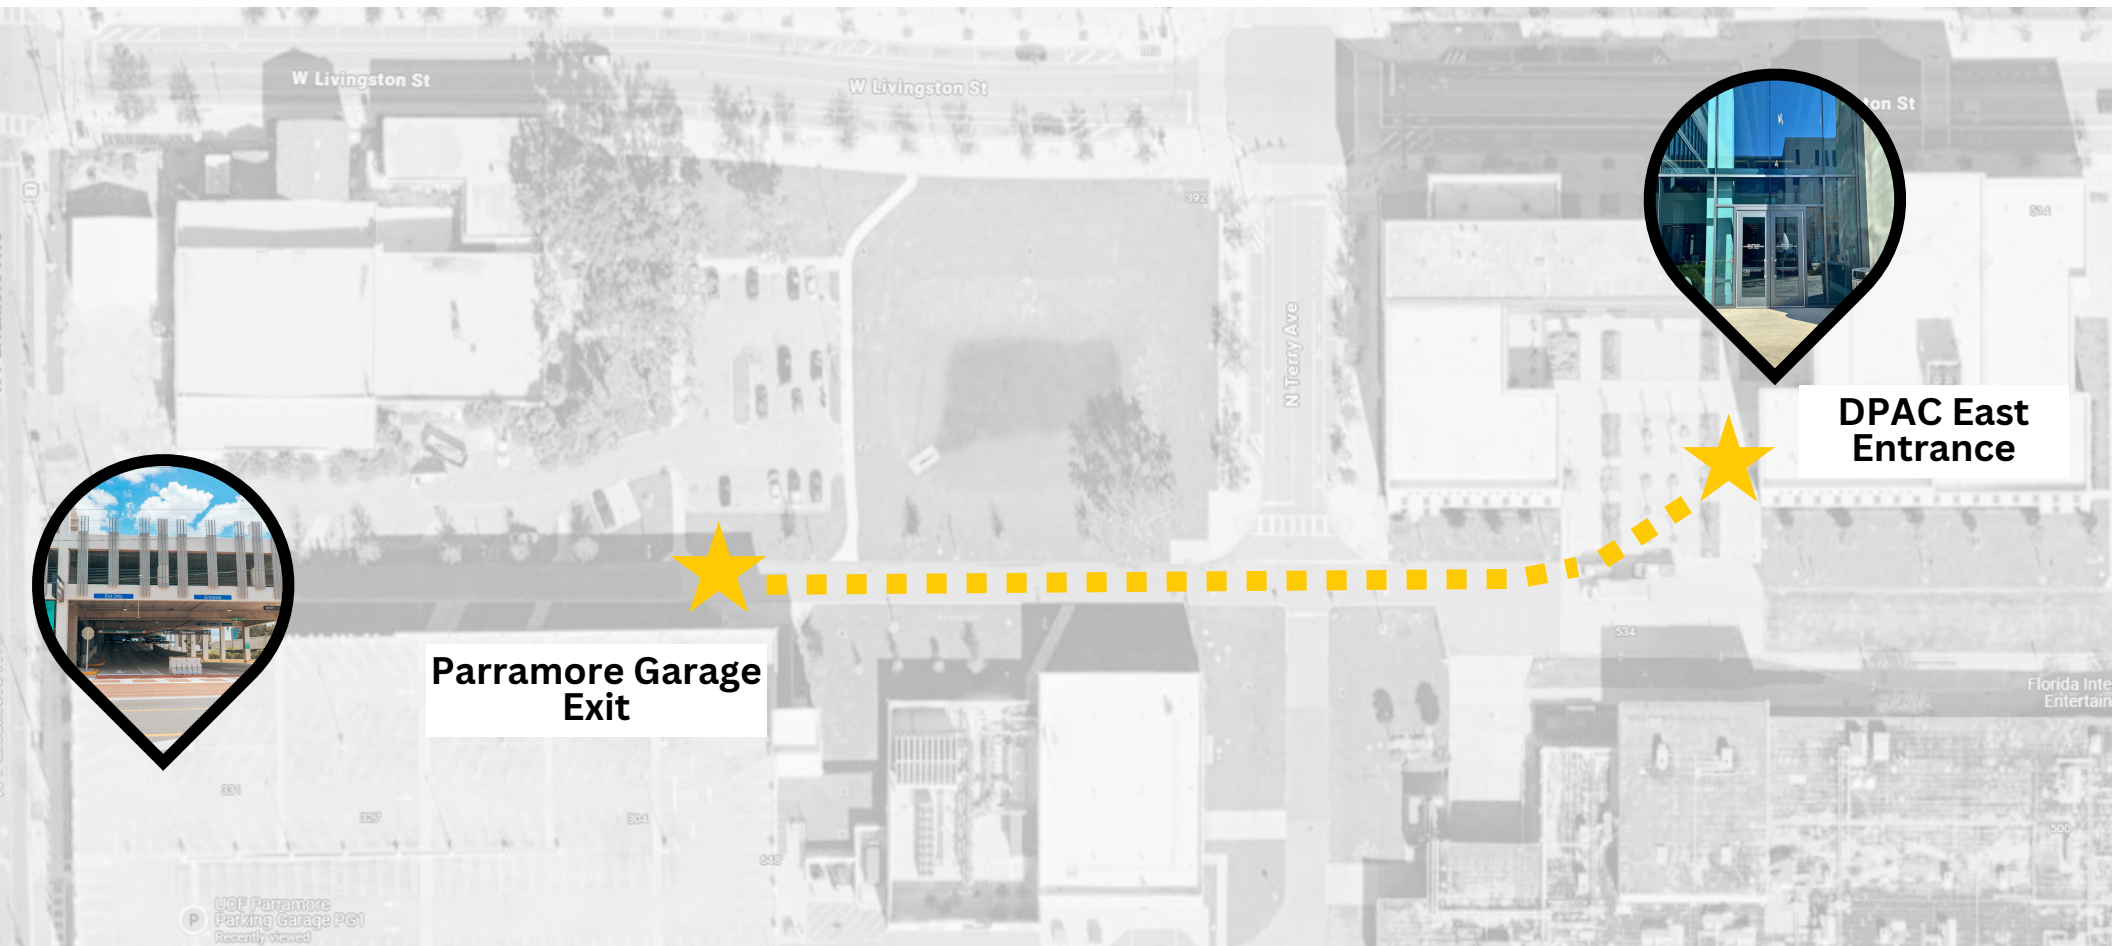

# Directions to DPAC East Entrance

1. Exit the Parramore Garage
2. Head right toward Terry Ave
3. Continue straight through Terry Ave, past both sets of barricades
4. Turn left at the yellow umbrellas
5. DPAC East Entrance is on the right side.