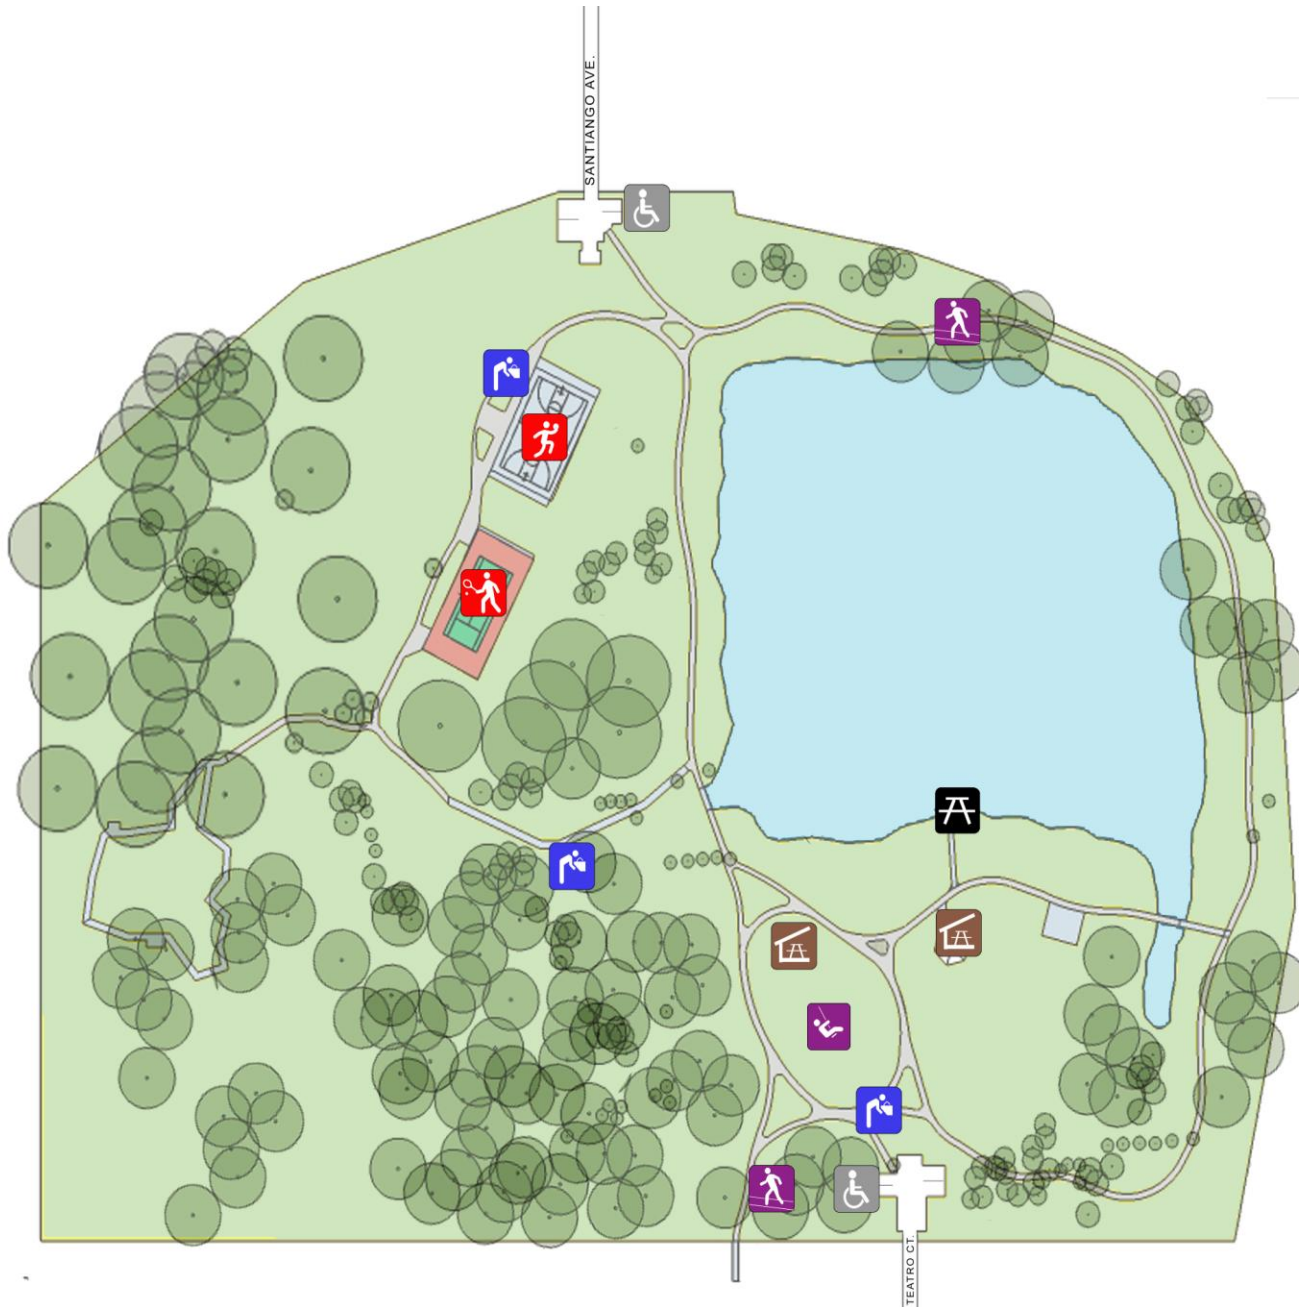

# DEMETREE PARK

ADDRESS: 650 SANTIAGO AVE  
 RENTALS: 407.246.2283  
 PARK HOURS: 5 A.M. - SUNSET

- |   |                |   |                  |
|---|----------------|---|------------------|
|  | water fountain |  | walking path     |
|  | basketball     |  | playground       |
|  | tennis         |  | pavilion         |
|  | picnic table   |  | handicap parking |