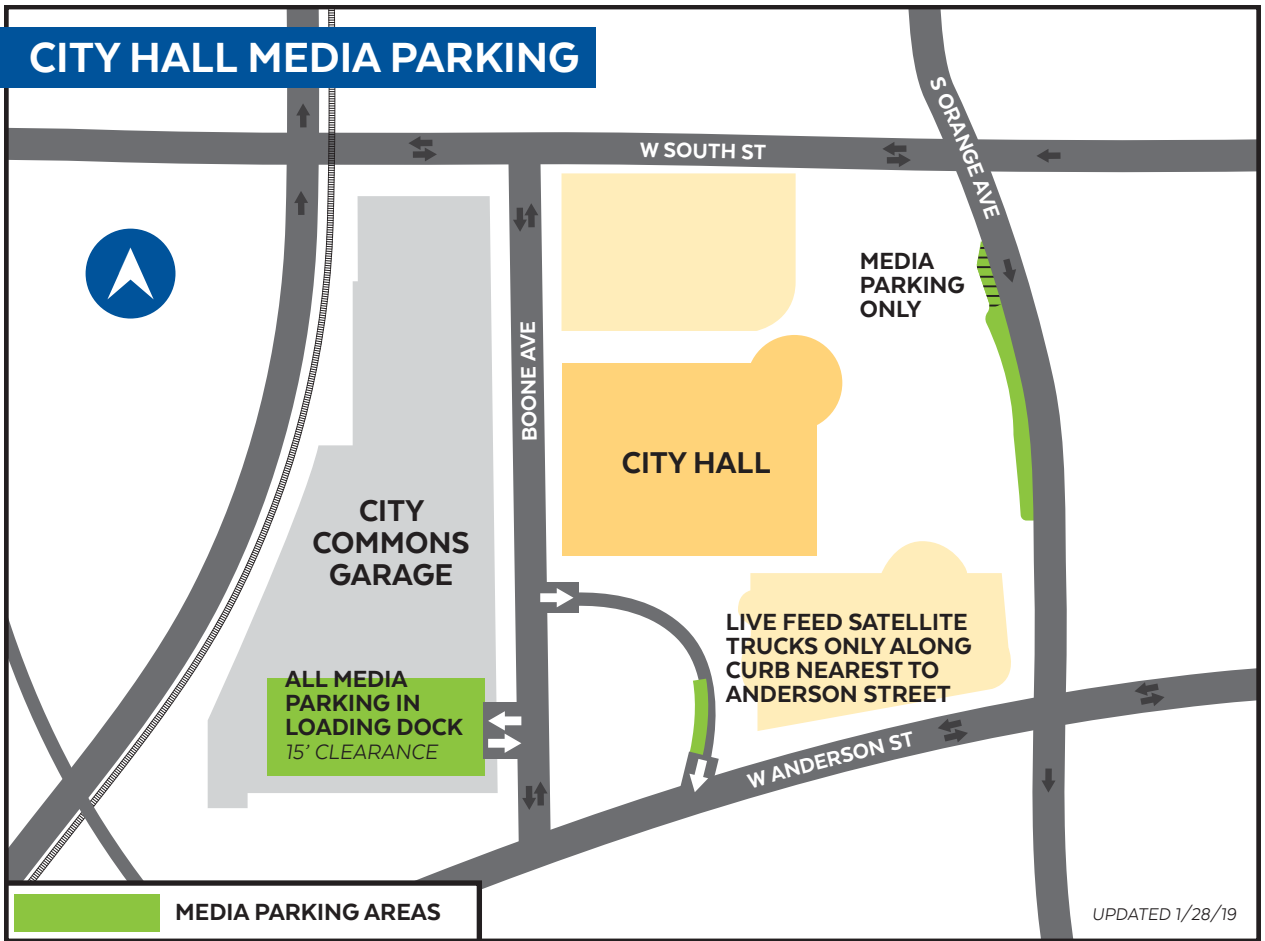

CITY HALL MEDIA PARKING

Both live trucks and other media vehicles may use the designated parking in front of Orlando City Hall on Orange Avenue if available. Additional media parking (See map) is located on the Parking Garage Loading Dock off Boone Avenue. All the spaces are clearly marked and designated as media parking. The loading dock hours are 7 a.m. – 4 p.m. If it is after hours and access is needed for loading dock parking, please contact City Hall Security at 407.246.2311.

Parking for media vehicles being used to transmit a live signal only is available along the curb in the semi-circle behind City Hall (See map). This area is clearly marked and designated as media parking.

Media vehicles may also park in any of the metered spots that are available in front of Orlando City Hall on Orange Avenue and in the City Hall Parking Garage off Boone Avenue (See map). Standard rates and time limits will apply to both metered and garage parking.