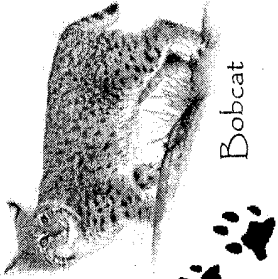

Deer

Bobcat