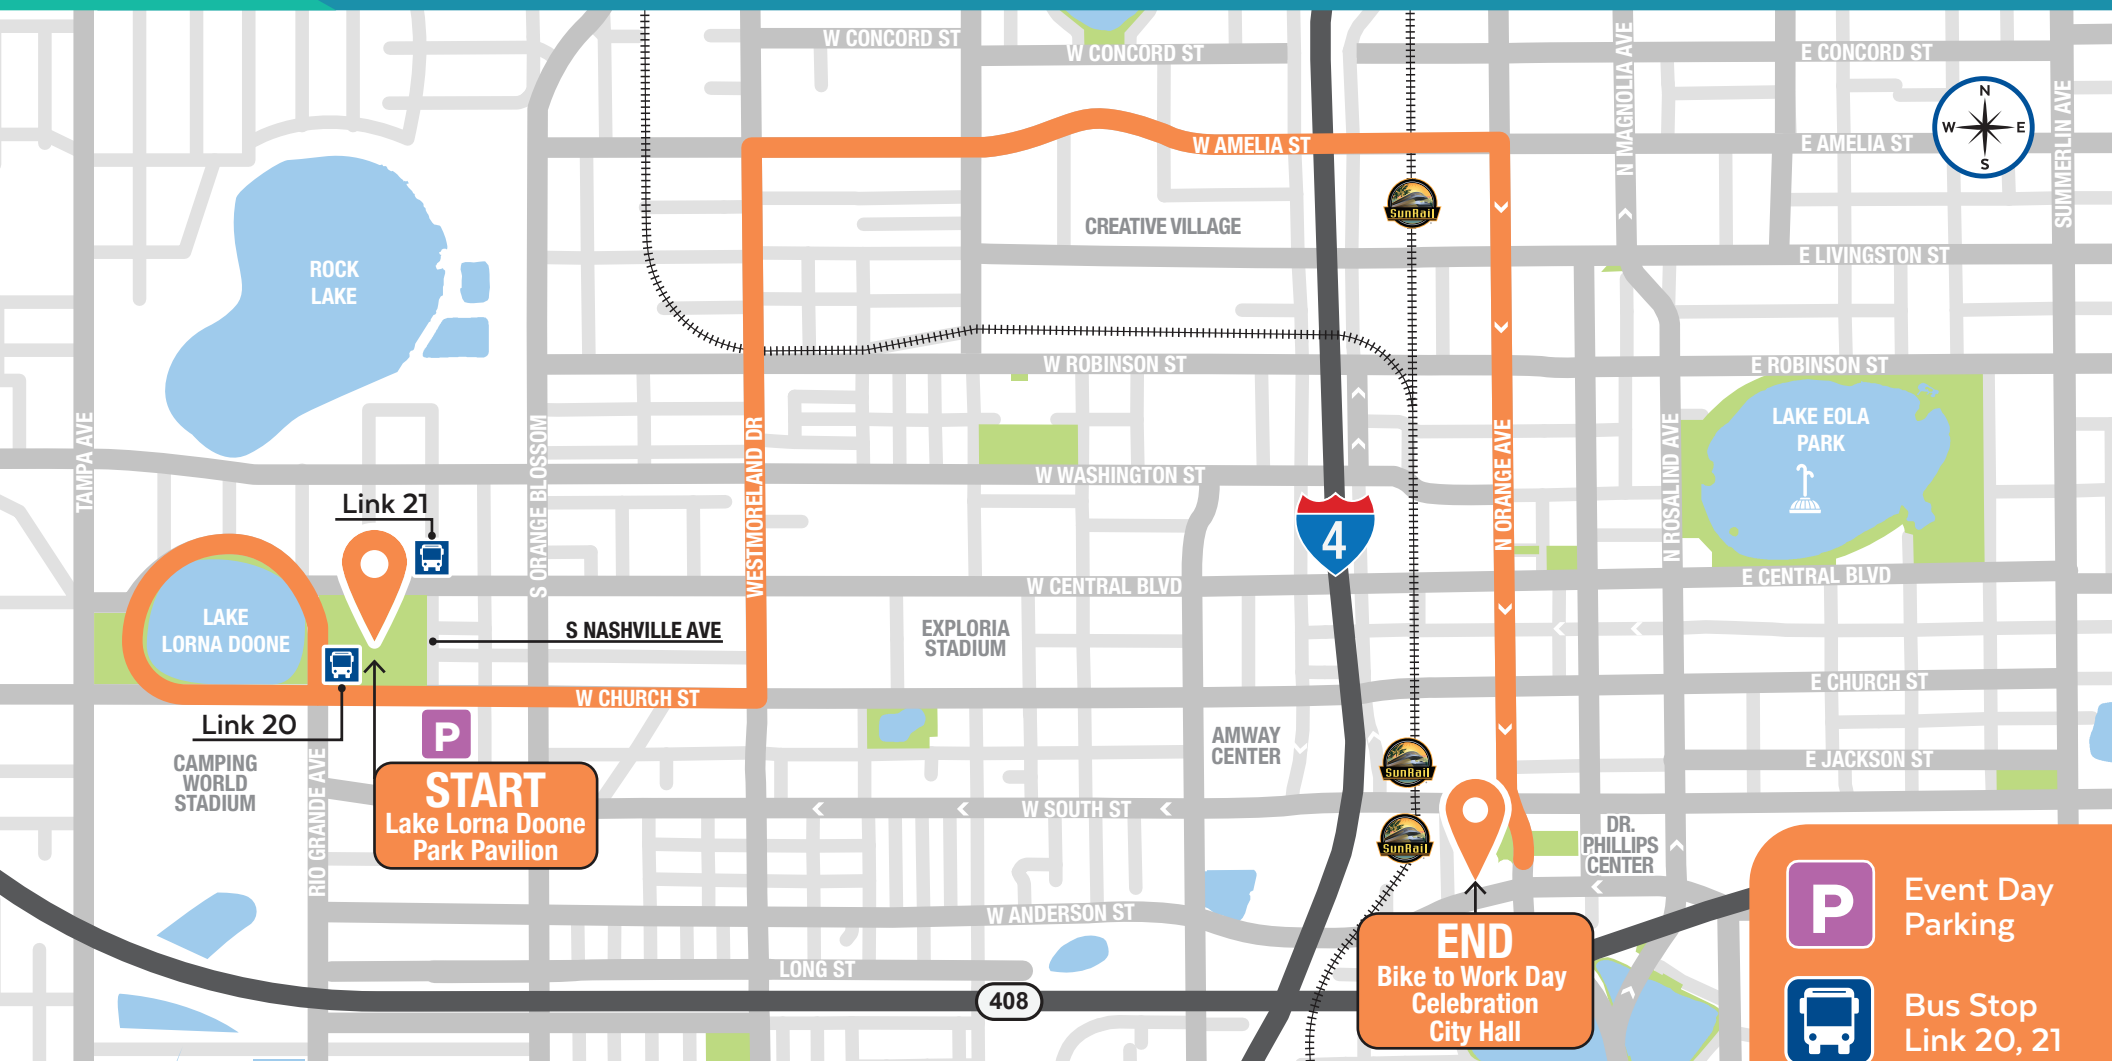

# 2022 BIKE TO WORK DAY

Lake Lorna Doone Park → City Hall  
Ride with Mayor Route Map

Check in 7 - 8 a.m. at Lake Lorna Doone Park 1519 W Church St, Orlando, FL 32805  
Ride to City Hall at 8 a.m.

Event Day  
Parking

Bus Stop  
Link 20, 21