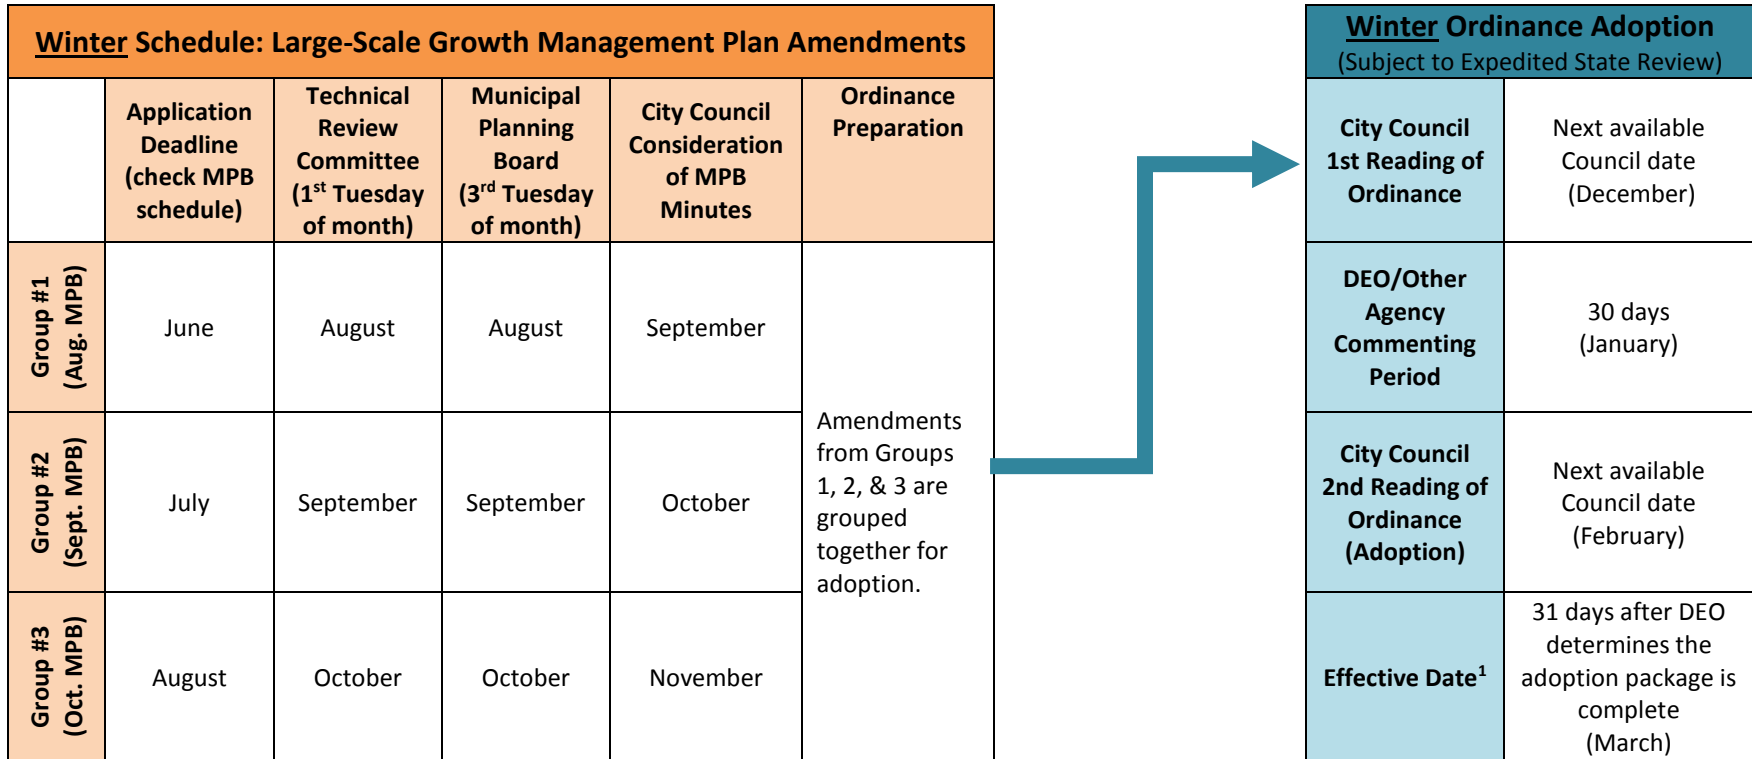

City of Orlando

Summer Cycle of Large Scale GMP Amendments

¹ If the GMP amendment is linked to a rezoning, add approximately one month after the GMP effective date to allow two City Council readings of the zoning ordinance.

NOTE: All schedules assume approval of recommended actions with no appeals. All schedules are subject to change.

Updated 7/28/17

City of Orlando

Winter Cycle of Large Scale GMP Amendments

¹ If the GMP amendment is linked to a rezoning, add approximately one month after the GMP effective date to allow two City Council readings of the zoning ordinance.