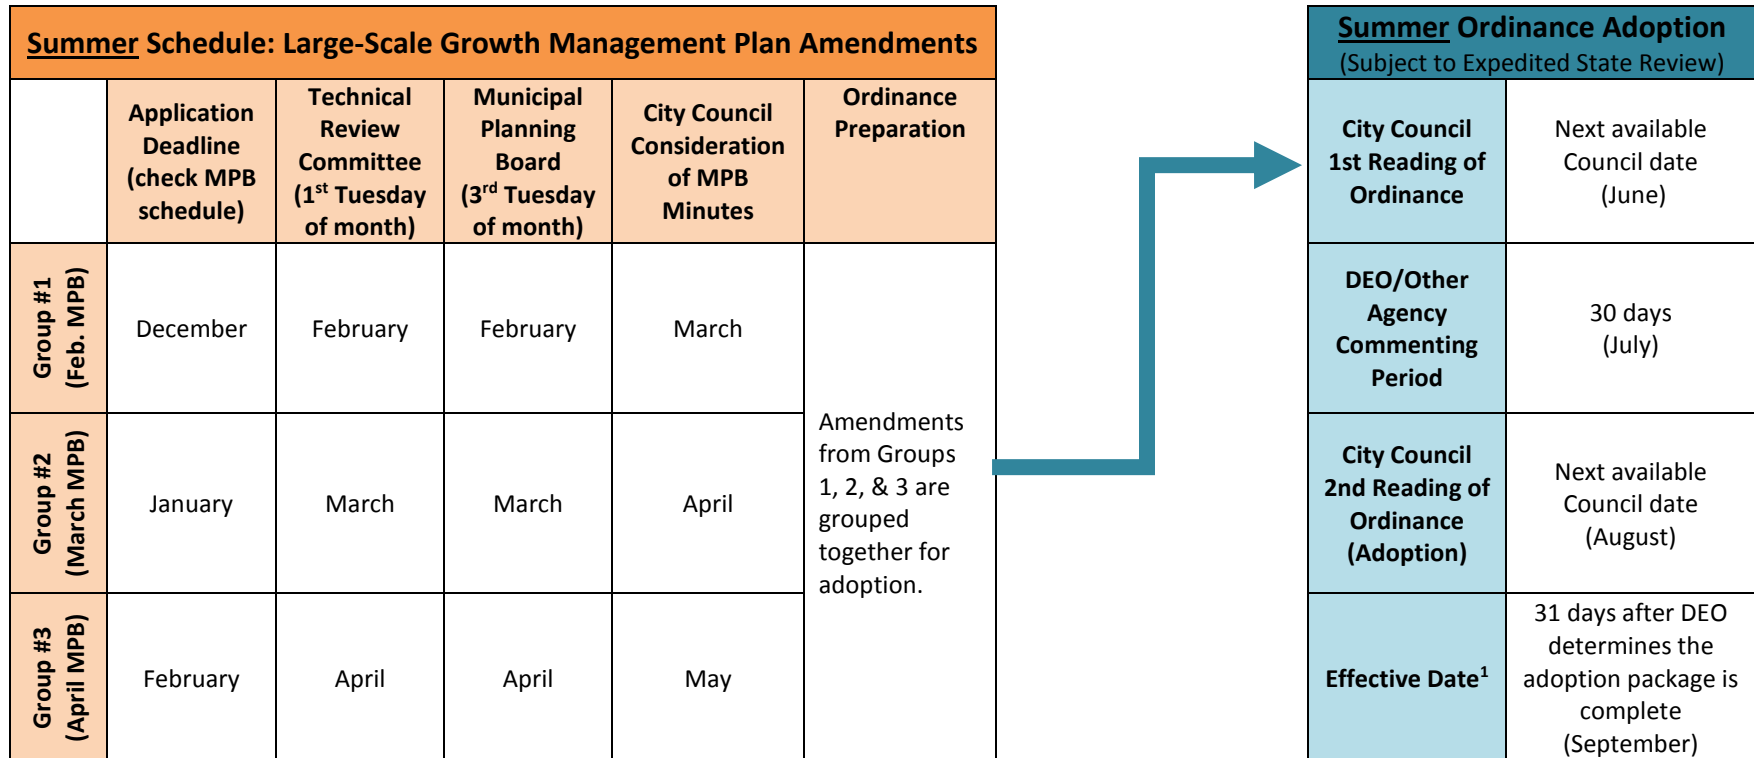

City of Orlando

Summer Cycle of Large Scale GMP Amendments

¹ If the GMP amendment is linked to a rezoning, add approximately one month after the GMP effective date to allow two City Council readings of the zoning ordinance.

NOTE: All schedules assume approval of recommended actions with no appeals. All schedules are subject to change.

Updated 7/28/17

City of Orlando

Winter Cycle of Large Scale GMP Amendments

¹ If the GMP amendment is linked to a rezoning, add approximately one month after the GMP effective date to allow two City Council readings of the zoning ordinance.